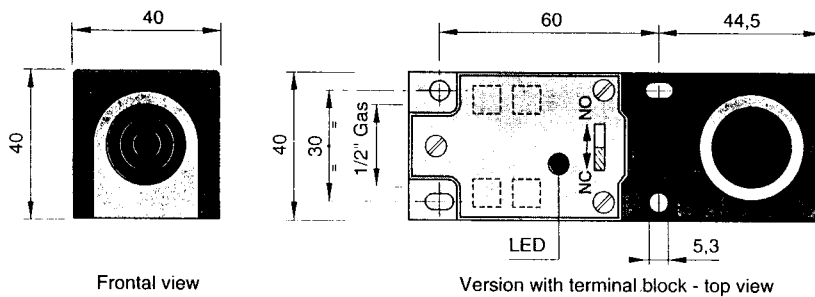

CE

DIMENSIONS

A	B	C
≥450	≥45	≥70

N.B.: A-B-C ratings are referred to Sn = 35mm. To adjust less or more sensitivity they either must be decreased or increased.

ORDERING INFORMATION

300-3-4220-XX

- The installation example makes reference to the sensing face.

DIMENSIONS MM	A	B	b	C	D
Shielded	≥30	≥6	≥0	≥0	≥0
Non-Shielded	≥40	≥40	≥15	≥10	≥15

ORDERING INFORMATION

300-3-4220-XX

- The installation example makes reference to the sensing face.

DIMENSIONS MM	A	B	b	C	D
Shielded	≥30	≥6	≥0	≥0	≥0
Non-Shielded	≥40	≥40	≥15	≥10	≥15