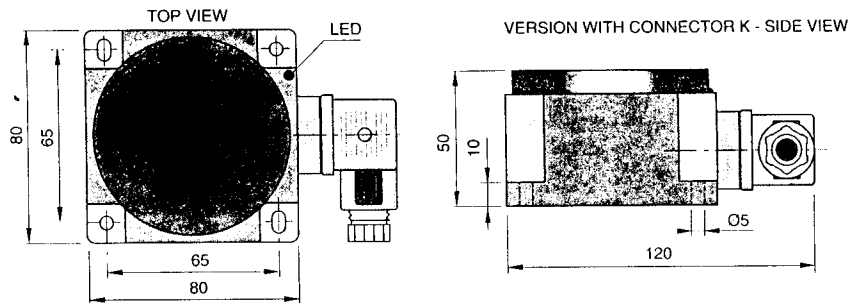

CE

DIMENSIONS

A	B	C
≥450	≥45	≥70

N.B.: A-B-C ratings are referred to Sn = 35mm. To adjust less or more sensitivity they either must be decreased or increased.

ORDERING INFORMATION

300-3-4220-XX

- The installation example makes reference to the sensing face.

DIMENSIONS MM	A	B	b	C	D
Shielded	≥30	≥6	≥0	≥0	≥0
Non-Shielded	≥40	≥40	≥15	≥10	≥15

ORDERING INFORMATION

300-3-4220-XX

- The installation example makes reference to the sensing face.

DIMENSIONS MM	A	B	b	C	D
Shielded	≥30	≥6	≥0	≥0	≥0
Non-Shielded	≥40	≥40	≥15	≥10	≥15