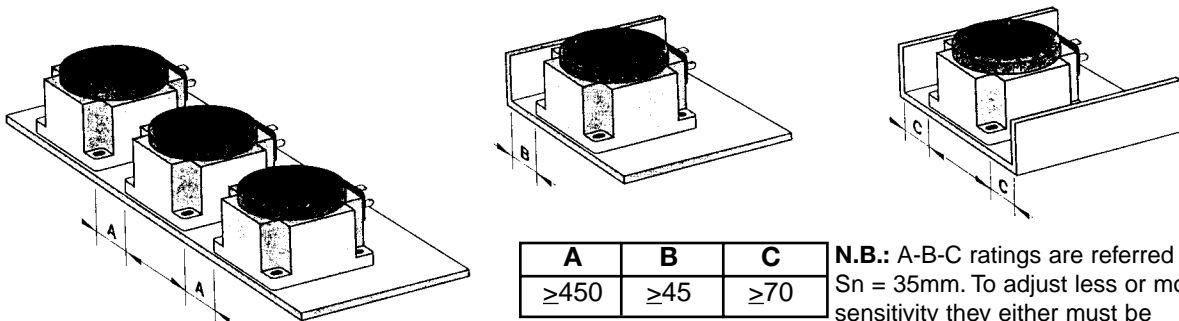

CE

DIMENSIONS

A	B	C
≥450	≥45	≥70

N.B.: A-B-C ratings are referred to Sn = 35mm. To adjust less or more sensitivity they either must be decreased or increased.

ORDERING INFORMATION

300-3-4220-XX

- The installation example makes reference to the sensing face.