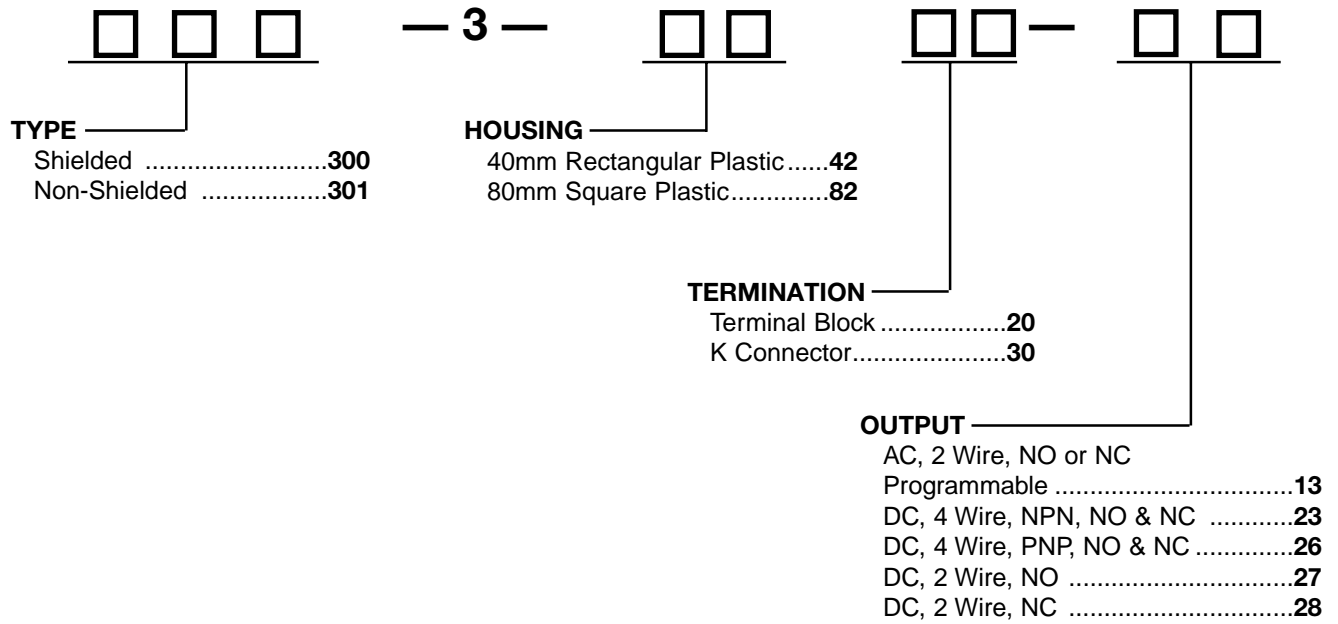

CE

DIMENSIONS

A	B	C
≥450	≥45	≥70

N.B.: A-B-C ratings are referred to Sn = 35mm. To adjust less or more sensitivity they either must be decreased or increased.

ORDERING INFORMATION

300-3-4220-XX

- The installation example makes reference to the sensing face.

DIMENSIONS MM	A	B	b	C	D
Shielded	≥30	≥6	≥0	≥0	≥0
Non-Shielded	≥40	≥40	≥15	≥10	≥15

ORDERING INFORMATION

300-3-4220-XX

- The installation example makes reference to the sensing face.

DIMENSIONS MM	A	B	b	C	D
Shielded	≥30	≥6	≥0	≥0	≥0
Non-Shielded	≥40	≥40	≥15	≥10	≥15