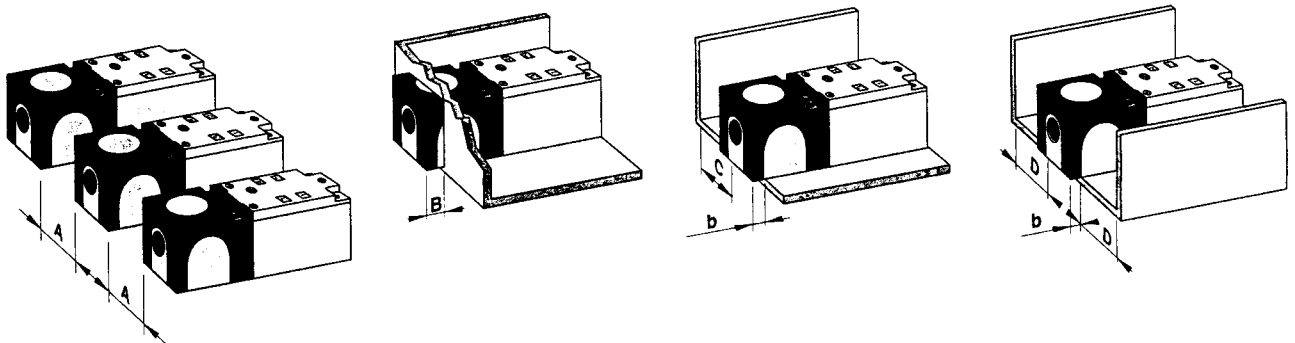

CE

DIMENSIONS

A	B	C
≥450	≥45	≥70

N.B.: A-B-C ratings are referred to Sn = 35mm. To adjust less or more sensitivity they either must be decreased or increased.

ORDERING INFORMATION

300-3-4220-XX

- The installation example makes reference to the sensing face.

DIMENSIONS MM	A	B	b	C	D
Shielded	≥30	≥6	≥0	≥0	≥0
Non-Shielded	≥40	≥40	≥15	≥10	≥15

ORDERING INFORMATION

300-3-4220-XX

- The installation example makes reference to the sensing face.

DIMENSIONS MM	A	B	b	C	D
Shielded	≥30	≥6	≥0	≥0	≥0
Non-Shielded	≥40	≥40	≥15	≥10	≥15